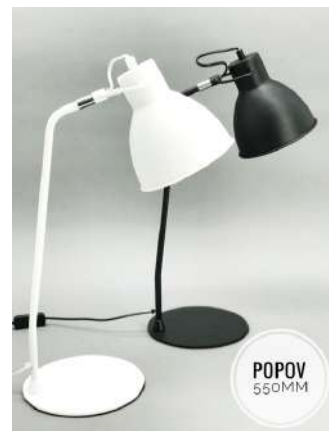

BLACK & GOLD RETRO

RG5148
PRICE: R559.00 ex Vat
DIMS:H700 Adjustable
STOCK: 80

BELLA DESK LAMP

RG10108
PRICE: R999.00 ex Vat
DIMS:H780 x L550 x W160
STOCK: 50

ALMERIA DESK LAMP

RG9109
PRICE: R590.00 ex Vat
DIMS:H600
STOCK: 20